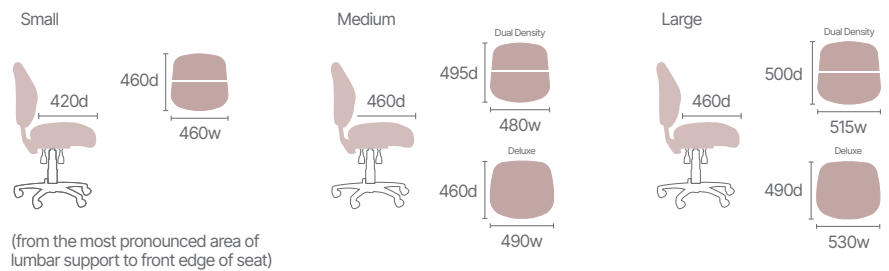

## The Pinnacle of Ergonomic Design

The Gregory Slimline is a high-end office chair designed with insights from a physiotherapist to provide exceptional support and comfort in any workspace. It features outstanding lateral and lumbar support, increased thoracic support, and Gregory's award-winning Dual Density Posture Support ergonomic seat technology for comfortable and correct seating.

The Slimline also offers a user-friendly 3-level independent mechanism for personalised adjustments and an anti-slip ratchet back height adjustment. With AFRDI 160kg certification, the Slimline is built for heavy-duty use, ensuring robust construction and superior durability, making it the ideal choice to elevate office comfort and productivity.

### Back Sizes

### Seat Sizes