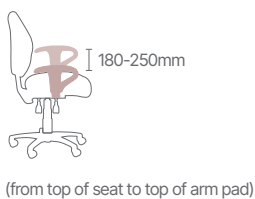

Arm Height Range