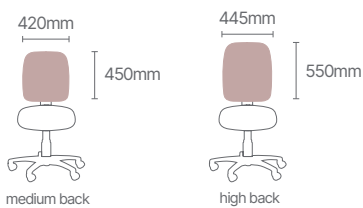

## The Pinnacle of Ergonomic Design

The Gregory Slimline is a high-end office chair designed with insights from a physiotherapist to provide exceptional support and comfort in any workspace. It features outstanding lateral and lumbar support, increased thoracic support, and Gregory's award-winning Dual Density Posture Support ergonomic seat technology for comfortable and correct seating.

### Back Sizes

### Seat Sizes

### Seat Height