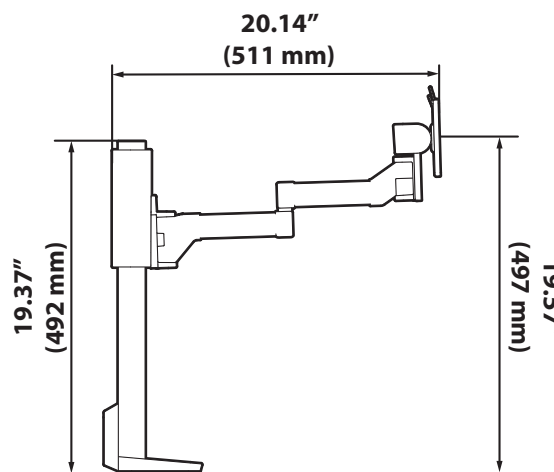

TRACE™ Single Monitor Mount

DIMENSIONS

Full Down

Side View

Full Up

Side View

Front View

Monitor Mount

TRACE™ Single Monitor Mount

DIMENSIONS

Panel Clamp

Desk Thickness

0" - 2.55" (0 - 65 mm)

Freestanding Clamp

Desk Thickness

0.47" - 1.26" (12 - 32 mm)