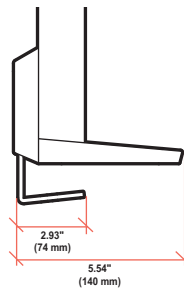

TRACE™ Single Monitor Mount

DIMENSIONS

Panel Clamp

Desk Thickness

0" - 2.55" (0 - 65 mm)

Freestanding Clamp

Desk Thickness

0.47" - 1.26" (12 - 32 mm)

Grommet Mount

Desk Thickness and Grommet Hole

TRACE™ Single Monitor Mount

RANGE OF MOTION

WEIGHT CAPACITY