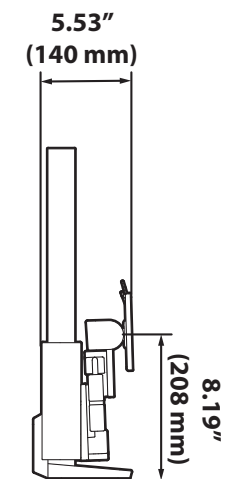

TRACE™ Single Monitor Mount

DIMENSIONS

Full Down

Side View

Full Up

Side View

Front View

Monitor Mount

TRACE™ Single Monitor Mount

DIMENSIONS

Panel Clamp

Desk Thickness

0" - 2.55" (0 - 65 mm)

Freestanding Clamp

Desk Thickness

0.47" - 1.26" (12 - 32 mm)