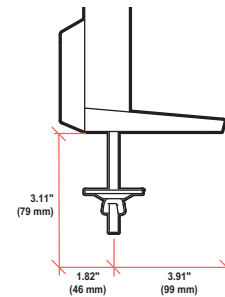

TRACE™ Single Monitor Mount

DIMENSIONS

Panel Clamp

Desk Thickness

0" - 2.55" (0 - 65 mm)

Freestanding Clamp

Desk Thickness

0.47" - 1.26" (12 - 32 mm)

Grommet Mount

Desk Thickness and Grommet Hole

TRACE™ Single Monitor Mount

RANGE OF MOTION

WEIGHT CAPACITY