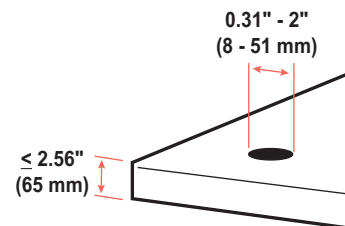

Desk Thickness and Grommet Hole