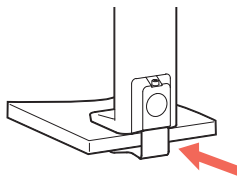

TRACE™ Single Monitor Mount

DIMENSIONS

Panel Clamp

Desk Thickness

0" - 2.55" (0 - 65 mm)

Freestanding Clamp

Desk Thickness

0.47" - 1.26" (12 - 32 mm)