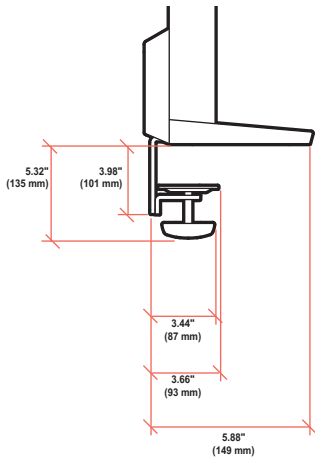

TRACE™ Single Monitor Mount

DIMENSIONS

Full Down

Side View

Full Up

Side View

Front View

Monitor Mount

TRACE™ Single Monitor Mount

DIMENSIONS

Panel Clamp

Desk Thickness

0" - 2.55" (0 - 65 mm)

Freestanding Clamp

Desk Thickness

0.47" - 1.26" (12 - 32 mm)

Grommet Mount

Desk Thickness and Grommet Hole

TRACE™ Single Monitor Mount

RANGE OF MOTION

WEIGHT CAPACITY