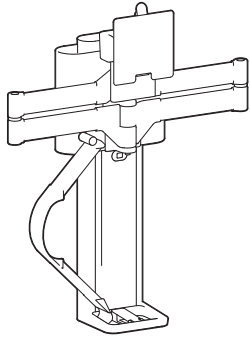

TRACE™ Single Monitor Mount

DIMENSIONS

Full Down

Side View

Full Up

Side View

Front View

Monitor Mount

TRACE™ Single Monitor Mount

DIMENSIONS

Panel Clamp

Desk Thickness

0" - 2.55" (0 - 65 mm)

Freestanding Clamp

Desk Thickness

0.47" - 1.26" (12 - 32 mm)