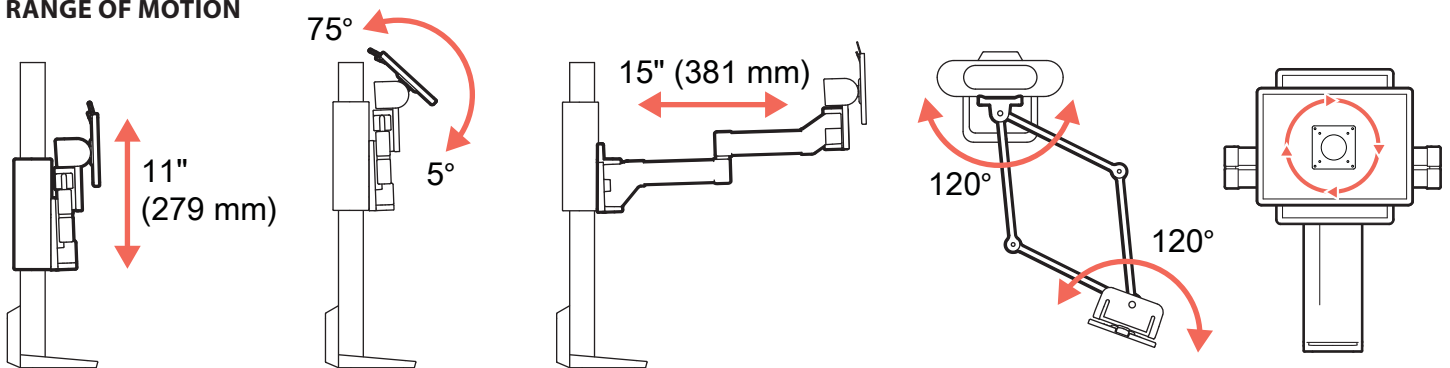

Grommet Mount

Desk Thickness and Grommet Hole

TRACE™ Single Monitor Mount

RANGE OF MOTION

WEIGHT CAPACITY