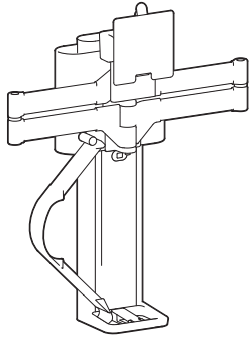

TRACE™ Single Monitor Mount

DIMENSIONS

Full Down

Side View

Full Up

Side View

Front View

Monitor Mount

TRACE™ Single Monitor Mount

DIMENSIONS

Panel Clamp

Desk Thickness

0" - 2.55" (0 - 65 mm)

Freestanding Clamp

Desk Thickness

0.47" - 1.26" (12 - 32 mm)