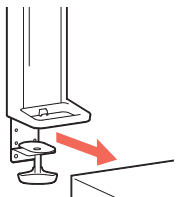

TRACE™ Single Monitor Mount

DIMENSIONS

Panel Clamp

Desk Thickness

0" - 2.55" (0 - 65 mm)

Freestanding Clamp

Desk Thickness

0.47" - 1.26" (12 - 32 mm)