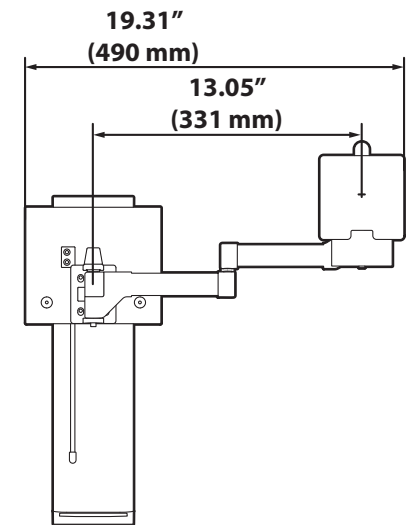

TRACE™ Single Monitor Mount

DIMENSIONS

Full Down

Side View

Full Up

Side View

Front View

Monitor Mount

TRACE™ Single Monitor Mount

DIMENSIONS

Panel Clamp

Desk Thickness

0" - 2.55" (0 - 65 mm)

Freestanding Clamp

Desk Thickness

0.47" - 1.26" (12 - 32 mm)