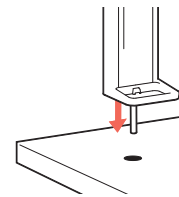

TRACE™ Single Monitor Mount

DIMENSIONS

Panel Clamp

Desk Thickness

0" - 2.55" (0 - 65 mm)

Freestanding Clamp

Desk Thickness

0.47" - 1.26" (12 - 32 mm)

Grommet Mount

Desk Thickness and Grommet Hole

TRACE™ Single Monitor Mount

RANGE OF MOTION

WEIGHT CAPACITY