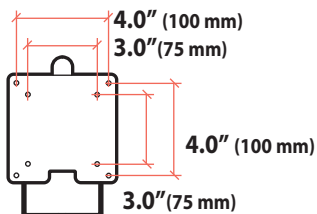

TRACE™ Single Monitor Mount

DIMENSIONS

Full Down

Side View

Full Up

Side View

Front View

Monitor Mount

TRACE™ Single Monitor Mount

DIMENSIONS

Panel Clamp

Desk Thickness

0" - 2.55" (0 - 65 mm)

Freestanding Clamp

Desk Thickness

0.47" - 1.26" (12 - 32 mm)