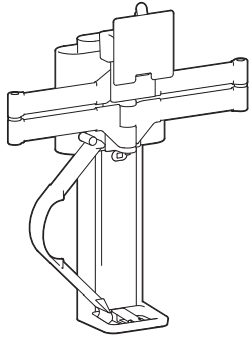

TRACE™ Single Monitor Mount