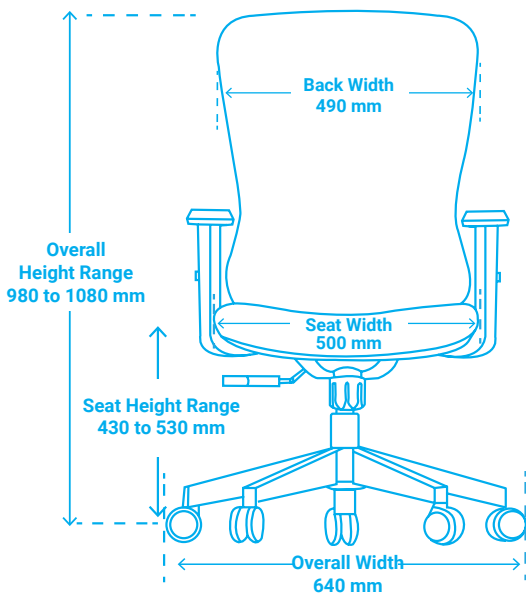

Features

- Warranty:** 10 Years
- Max Capacity:** 135kg
- Mechanism Type:** Lockable synchronised seat & back with seat slide
- Adjustments:**
 - Seat & Back tilt adjustment
 - Adjustable Seat Height
 - Adjustable Lumbar
 - Optional adjustable arms
 - Tension Control
- Certification:** BIFMA

Height adjustable arms with soft touch arm pad, ensuring forearms are supported in the best ergonomic position.

Moulded Seat

Wide and comfortable moulded seat foam guaranting all day comfort

Seat Slide

Seat slide providing 50mm of additional seat length to fit every user

Dimensions (mm)

Overall Height	Seat Height	Overall Width	Overall Depth
980 to 1080	430 to 530	640	640