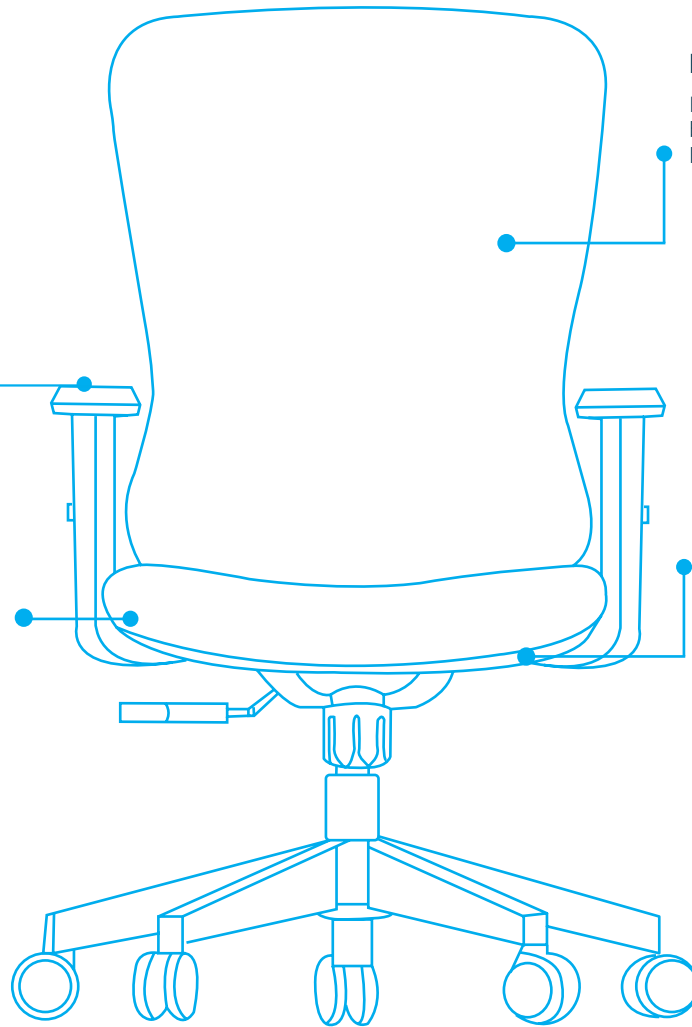

The Range

Ava

Ava - with Arms

Ava

Task Chair

Mesh Back

Form fitting curved mesh back with simple to operate lumbar support

Optional Adjustable Arms

Height adjustable arms with soft touch arm pad, ensuring forearms are supported in the best ergonomic position.

Moulded Seat

Wide and comfortable moulded seat foam guaranting all day comfort

Seat Slide

Seat slide providing 50mm of additional seat length to fit every user

Dimensions (mm)

Overall Height	Seat Height	Overall Width	Overall Depth
980 to 1080	430 to 530	640	640