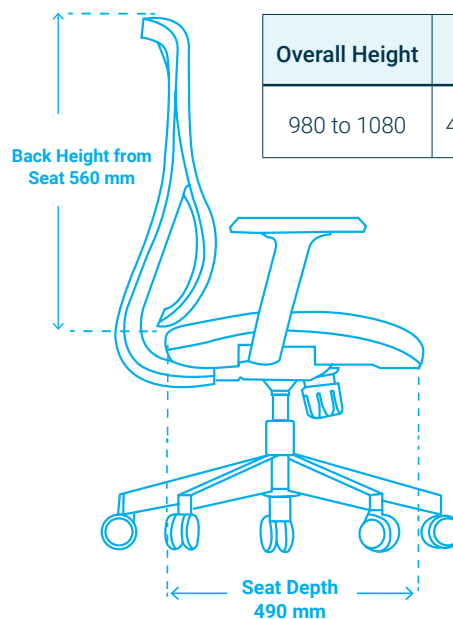

Height adjustable arms with soft touch arm pad, ensuring forearms are supported in the best ergonomic position.

Moulded Seat

Wide and comfortable moulded seat foam guaranting all day comfort

Seat Slide

Seat slide providing 50mm of additional seat length to fit every user

Dimensions (mm)

Overall Height	Seat Height	Overall Width	Overall Depth
980 to 1080	430 to 530	640	640